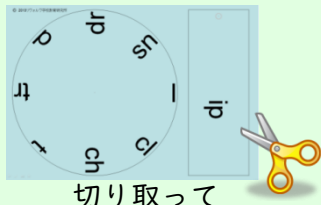

# 回転英単語カード Vol. 8

1	art	1	sort	1	letter	1	ear	1	air
2	cart	2	short	2	litter	2	dear	2	fair
3	start	3	fort	3	bitter	3	near	3	unfair
4	smart	4	port	4	better	4	hear	4	hair
5	chart	5	sport	5	batter	5	fear	5	chair
6	part	6	support	6	butter	6	tear	6	stair
7	apart	7	import	7	under	7	year	7	pair
8	depart	8	resort	8	thunder	8	clear	8	repair

## 回転英単語カードの作り方

組み合わせ

割りピンなどで留める