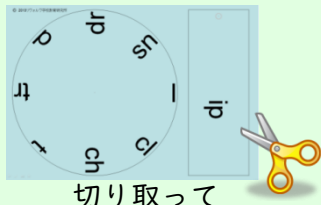

回転英単語カード Vol. 3

1	gain	1	day	1	shy	1	why	1	thank
2	grain	2	bay	2	shut	2	what	2	think
3	train	3	pay	3	shell	3	when	3	thin
4	brain	4	pray	4	shelf	4	wheat	4	thing
5	rain	5	play	5	sheet	5	wheel	5	than
6	main	6	lay	6	sheep	6	whip	6	that
7	pain	7	stay	7	ship	7	which	7	then
8	plain	8	say	8	shop	8	where	8	there

回転英単語カードの作り方

組み合わせ