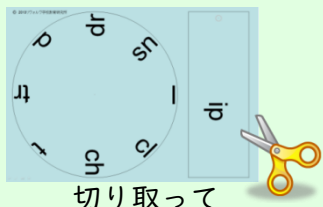

# 回転英単語カード Vol. 7

|   |       |   |       |   |        |   |        |   |           |
|---|-------|---|-------|---|--------|---|--------|---|-----------|
| 1 | old   | 1 | all   | 1 | night  | 1 | kind   | 1 | motion    |
| 2 | cold  | 2 | call  | 2 | right  | 2 | find   | 2 | notion    |
| 3 | gold  | 3 | ball  | 3 | bright | 3 | hind   | 3 | nation    |
| 4 | told  | 4 | tall  | 4 | fright | 4 | bind   | 4 | station   |
| 5 | fold  | 5 | fall  | 5 | fight  | 5 | blind  | 5 | location  |
| 6 | hold  | 6 | hall  | 6 | flight | 6 | grind  | 6 | vocation  |
| 7 | sold  | 7 | wall  | 7 | light  | 7 | mind   | 7 | vacation  |
| 8 | scold | 8 | small | 8 | sight  | 8 | remind | 8 | variation |

## 回転英単語カードの作り方